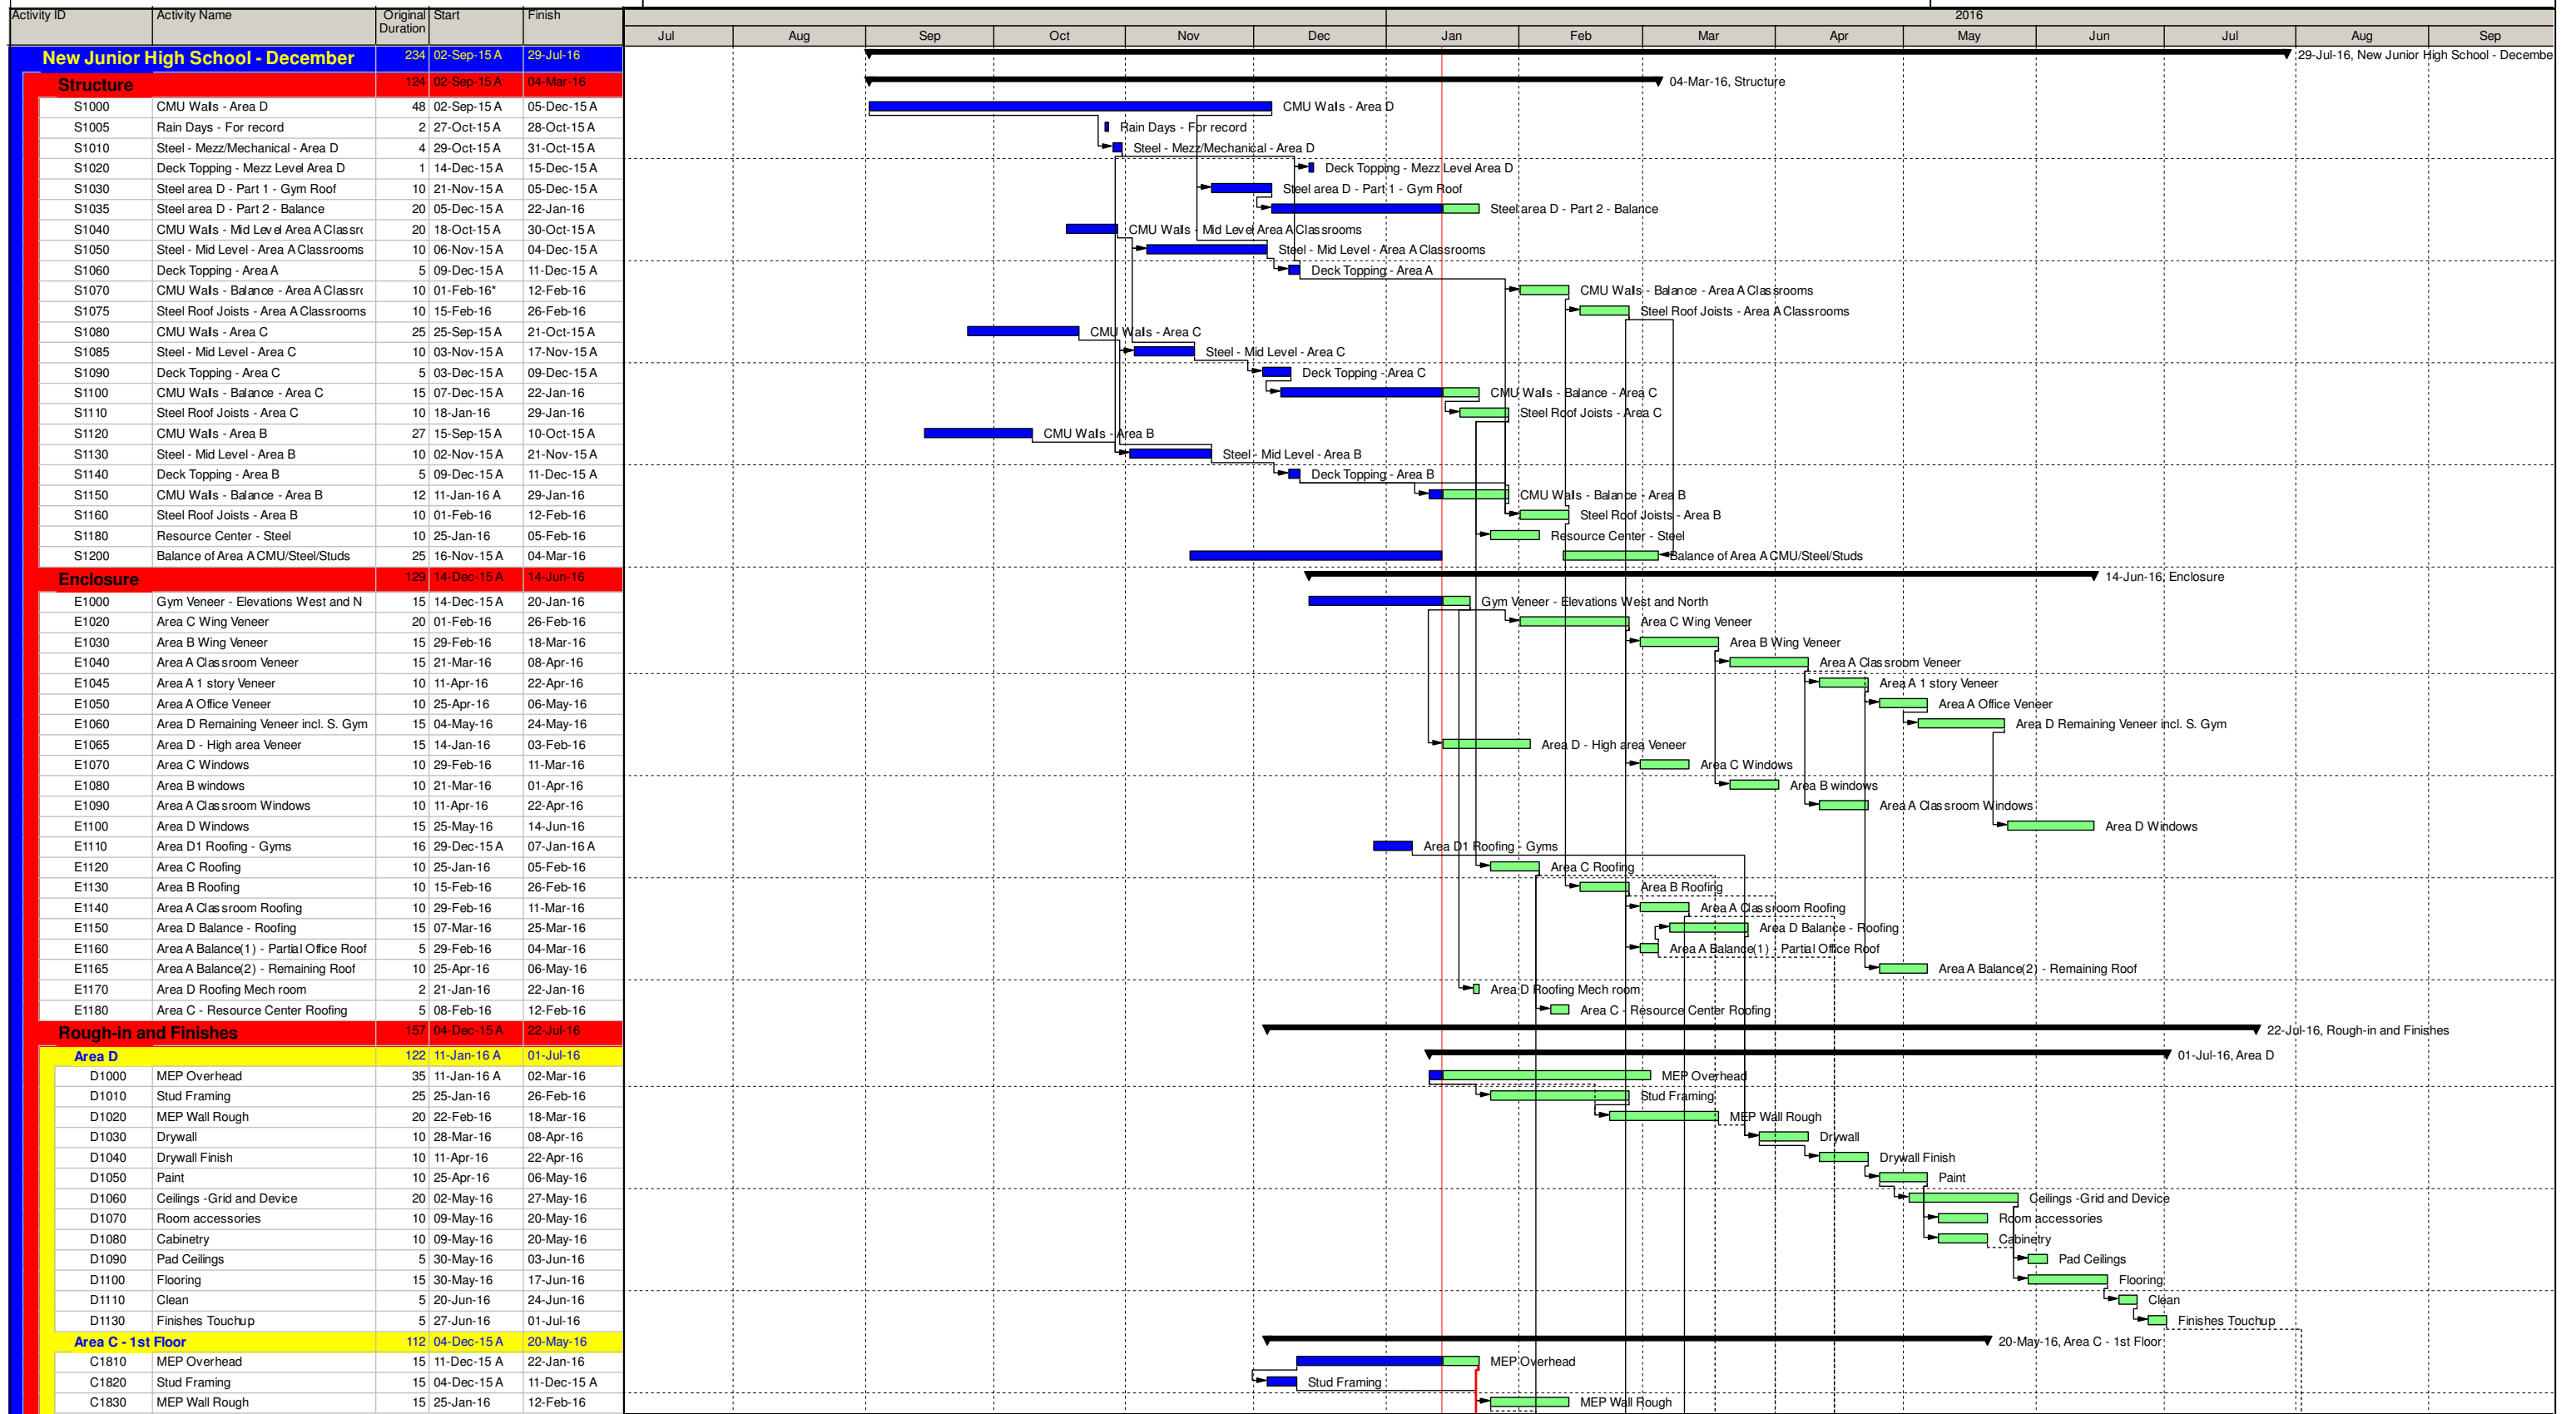

# Lebanon City Schools New Junior High School

█ Actual Work    
 █ Critical Remaining Work    
 ▶ Summary  
█ Remaining Work    
 ◆ Milestone

# Lebanon City Schools New Junior High School

█ Actual Work    
 █ Critical Remaining Work    
 ▬ Summary  
█ Remaining Work    
 ◆ Milestone