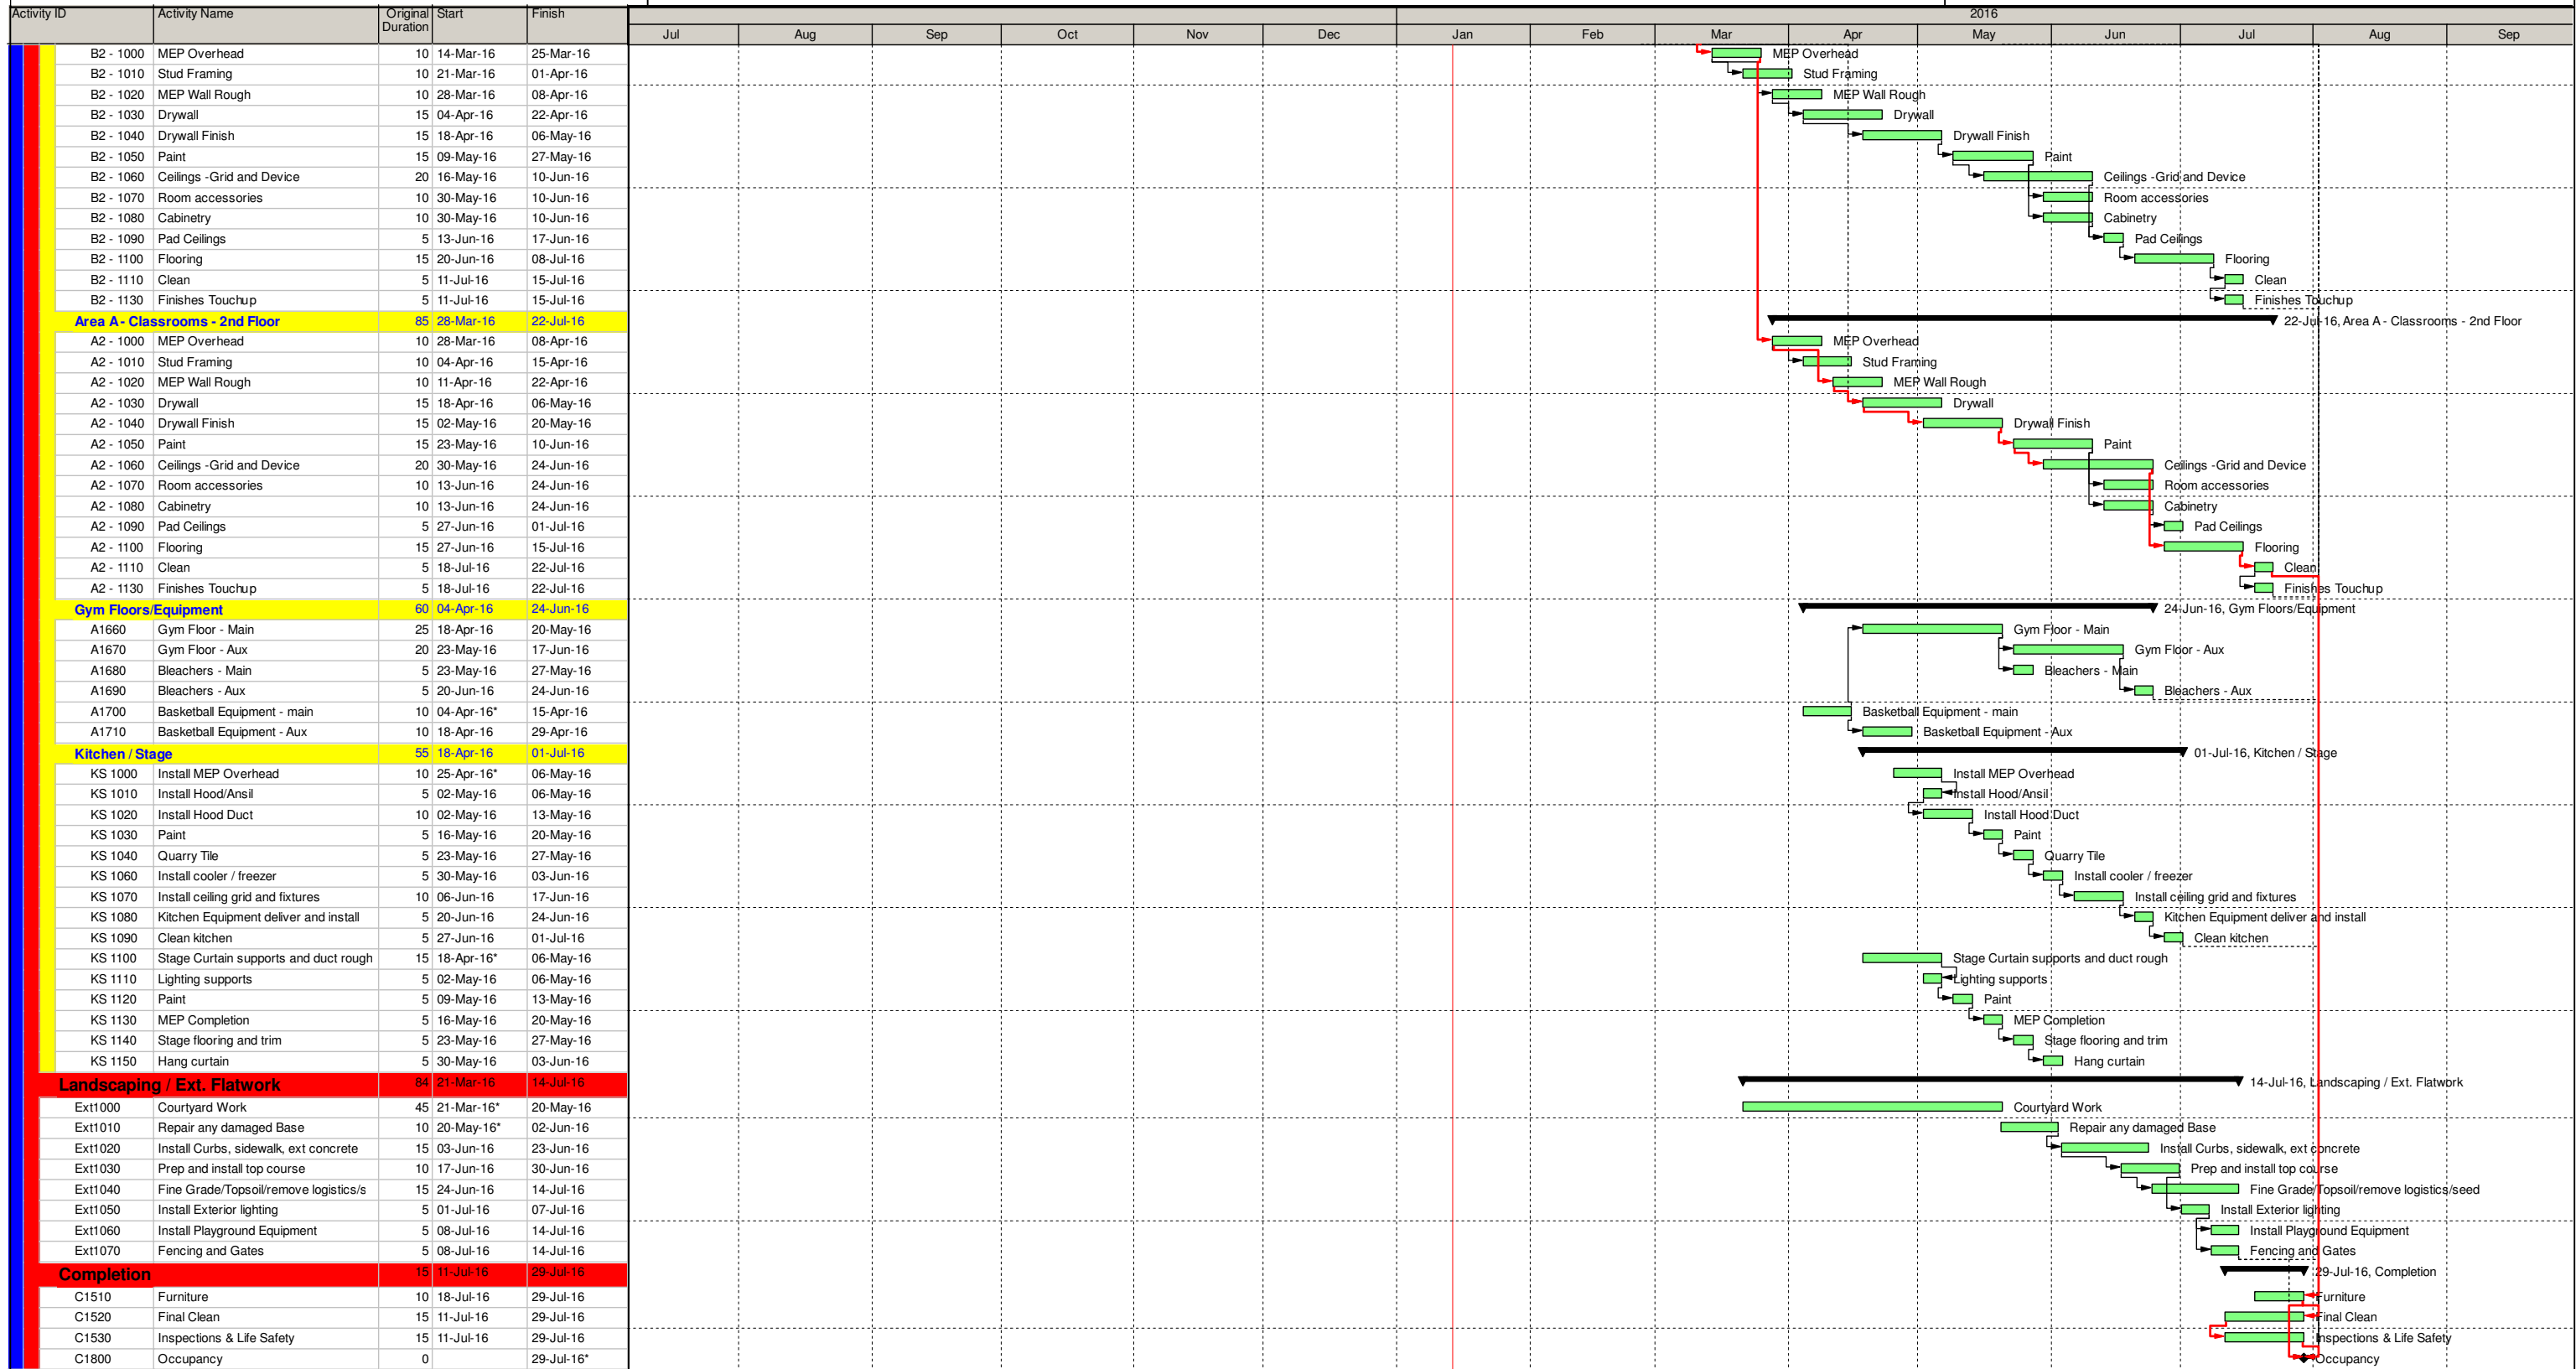

# Lebanon City Schools New Junior High School

█ Actual Work    
 █ Critical Remaining Work    
 ▶ Summary  
█ Remaining Work    
 ◆ Milestone

# Lebanon City Schools New Junior High School

█ Actual Work    
 █ Critical Remaining Work    
 ▬ Summary  
█ Remaining Work    
 ◆ Milestone